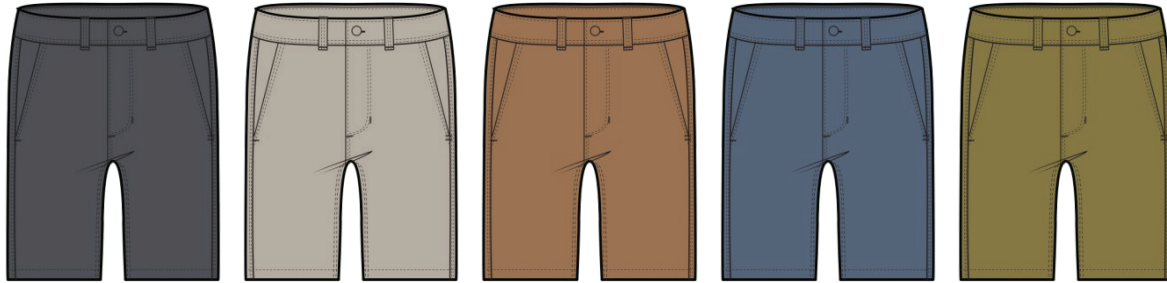

S24

MISSION RIDGE SHORT | T2312912 | \$75 | 77% ORGANIC COTTON, 21% POLYESTER, 2% ELASTANE | 30-38 | 8" & 10.5" INSEAM | 2/1

MISSION RIDGE SHORT

Color: IRON VINTAGE
WASH
NRF Color Code: 041

MISSION RIDGE SHORT