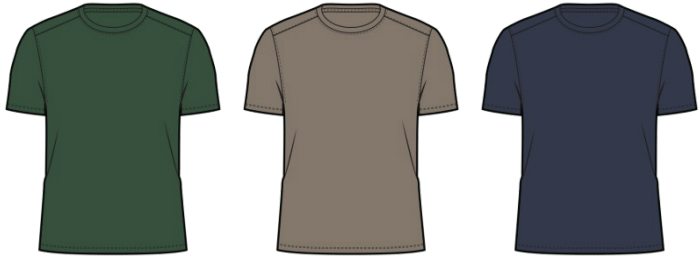

TEMPO SS CREW | T2002911 | $50 | 48% TENCEL™ LYOCELL, 48% ORGANIC COTTON, 4% ELASTANE | S-XXL | 28.5" LENGTH | 2/1

TEMPO SS CREW
Color: CHIVE
NRF Color Code: 348

TEMPO SS CREW
Color: DARK CHINO
NRF Color Code: 813

TEMPO SS CREW
Color: TRUE NAVY
NRF Color Code: 414

NEW

TEMPO DOBBY SS CREW | T2002407 | $55 | 77% ORGANIC COTTON, 20% TENCEL™ LYOCELL, 3% ELASTANE | S-XXL | 28.5" LENGTH | 2/1