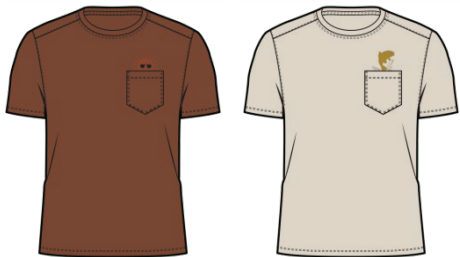

**M'S PRIMO SS CREW
EMBROIDERED**

Color: DARK ROAST SUN
EMBROIDERY
NRF Color Code: 633

**M'S PRIMO SS CREW
EMBROIDERED**

Color: SALT FISH
EMBROIDERY
NRF Color Code: 640