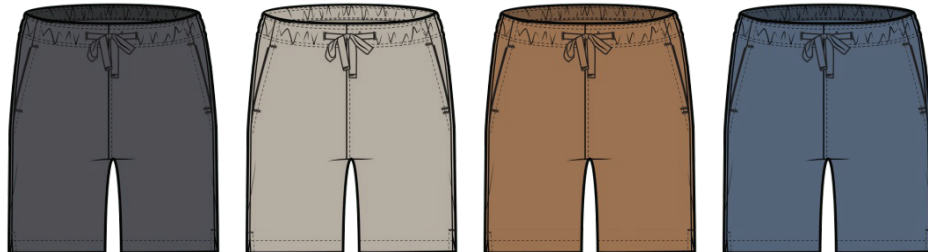

MISSION RIDGE PULL-ON SHORT | T2312200 | \$75 | 77% ORGANIC COTTON, 21% POLYESTER, 2% ELASTANE | S-XXL | 7.5" INSEAM | 2/1

MISSION RIDGE PULL-ON SHORT

Color: IRON VINTAGE
WASH
NRF Color Code: 041

MISSION RIDGE PULL-ON SHORT