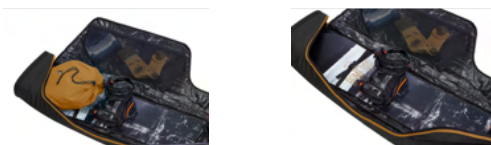

Thule RoundTrip Snowboard Bag 165cm

Model name: **Model number:** 3204361   **Price:** $149.95

A spacious snowboard bag with padded, cinch-top board sleeves to ensure your gear travels safely to each destination.

FEATURES

Protect your snowboard and outerwear and stay organized with two padded, cinch-top board sleeves

Keep gear from shifting with internal compression straps

Easily transport with removable, padded shoulder strap and convenient grab handles

Fit a snowboard up to 165 cm in length plus boots

Deter theft with lockable zippers (lock sold separately)

Smooth, reliable access from durable YKK zippers

Simplify stowing and retrieving your gear with an S-shaped zipper that coils around the bag

Store additional layers and accessories in internal zipped pocket

TECHNICAL SPECIFICATIONS

DIMENSIONS ..... 168 X 41 X 18 CM
WEIGHT(KG) 1.33
COLOR ..... BLACK
MATERIAL ..... 600D POLYESTER
MODEL NUMBER 3204361