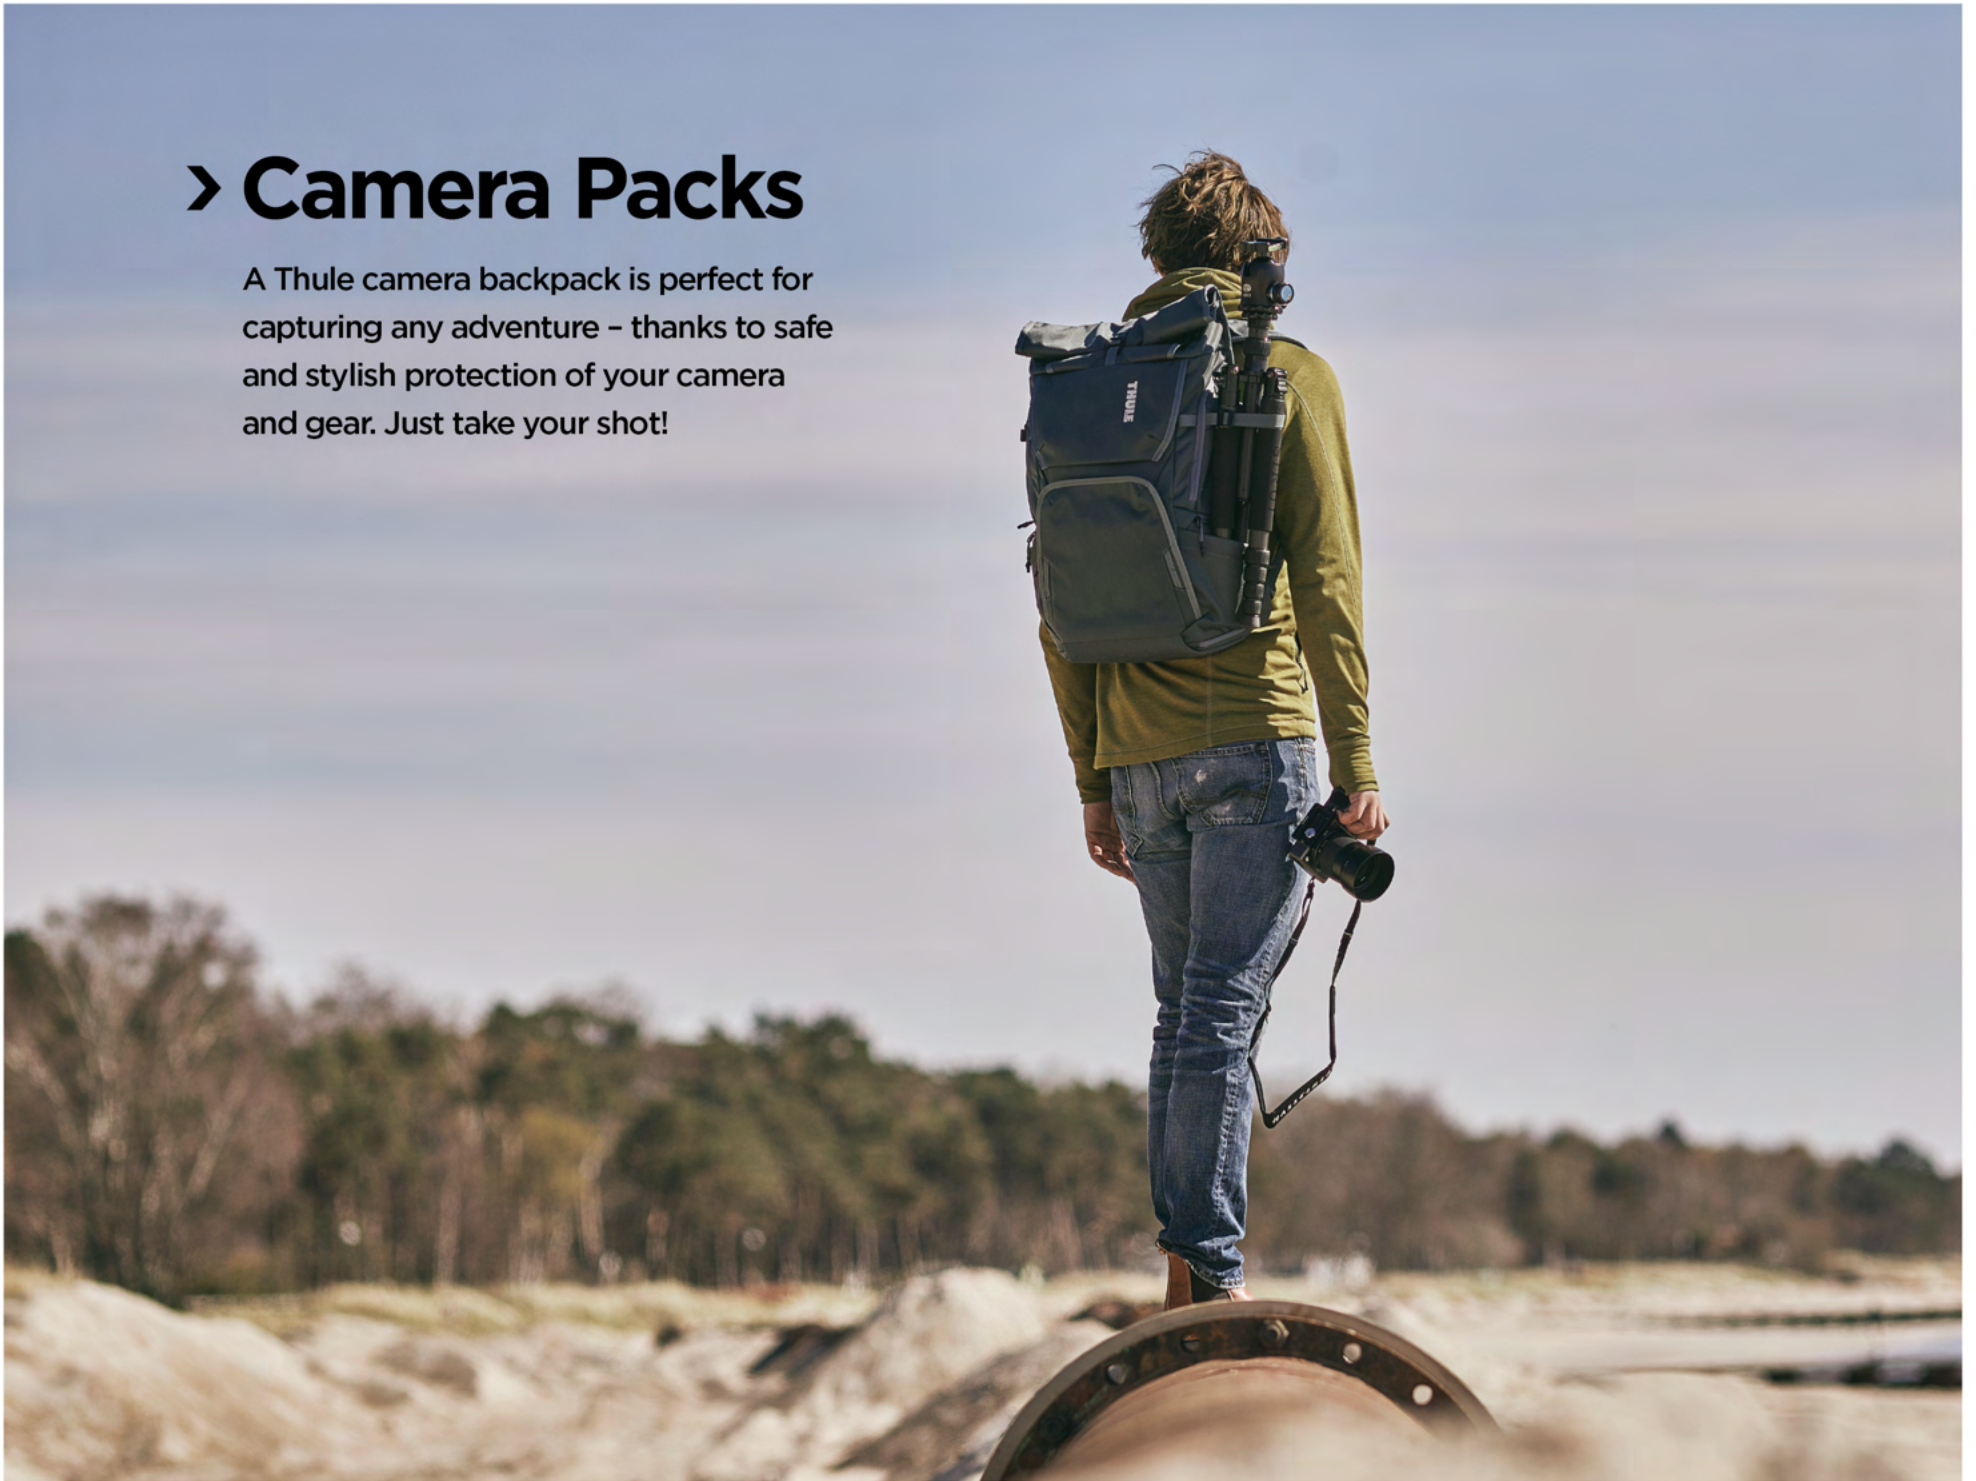

› Camera Packs

A Thule camera backpack is perfect for capturing any adventure - thanks to safe and stylish protection of your camera and gear. Just take your shot!