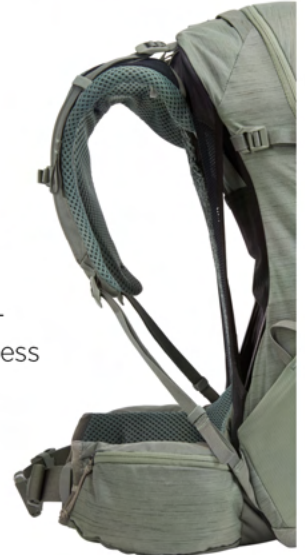

Micro-adjust suspension system offers 10 cm/4 in of torso adjustment for the perfect fit.

Carry in comfort

Airy, tensioned-mesh back panel and body-contouring harness helps you keep cool and move with ease.