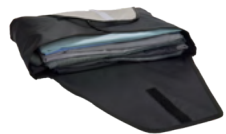

Easy to grab thanks to the durable webbing handle

Holds up to 12 items and fits into most carry-on luggage

Made with bluesign® approved 100D ripstop nylon and 210D nylon fabrics that minimize impact on the environment