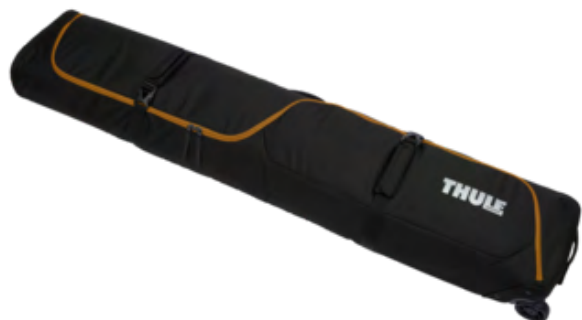

A spacious, rolling snowboard bag with added protection along the tips and tails to ensure your gear travels safely to each destination.

FEATURES

Protect your snowboard and outerwear and stay organized with two padded, cinch-top board sleeves