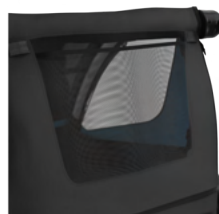

Thule Courier Dog Trailer Kit

Model name: **Model number:** 20301001 **Price:** $149.95

Thule Courier Dog Trailer Kit provides a safe and comfortable ride for your dog. It makes your Thule Courier trailer even more versatile, making it easy for you and your four-legged friend to live an active life outdoors and discover exciting new places together.

FEATURES

- Bike and stroll with your dog
- Secure parking brake
- Spacious cockpit with large windows for maximum visibility
- Roll up mesh window for maximum air flow
- Mesh and rain cover for extra protection
- Tether to secure your dog's leash
- Removeable padded dog bed for easy clean up and comfort
- Easy loading and unloading with large rear and front openings
- Large exterior mesh pocket to store balls and water bowl, keeps gear organized and out of the trailer cabin
- Folds down flat for easy storage and transport

TECHNICAL SPECIFICATIONS

COMPATIBILITY ..... THULE COURIER
MODEL NUMBER 20301001