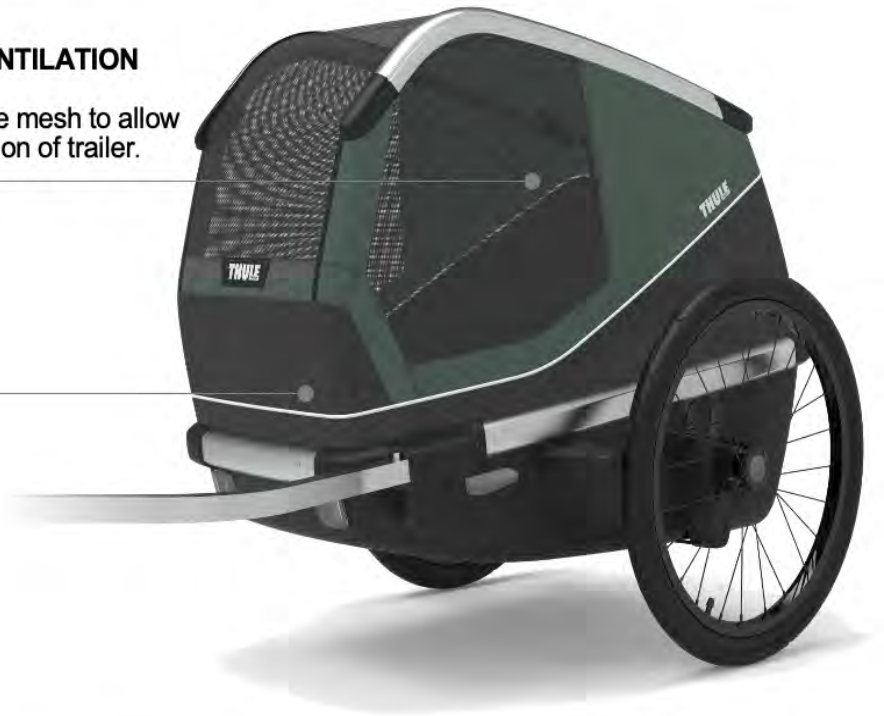

LOW ENTRY + LOW CENTER OF GRAVITY

The low rear entry makes it easy for dogs of all sizes to jump in.

ADDITIONAL VENTILATION

Front, top and side mesh to allow maximum ventilation of trailer.

EXTRA HEAD HEIGHT

Extra height in front for dogs' head space. Modular openings to allow visibility for the dog.

STABLE TRAILER FLOOR

Lower center of gravity and solid plastic flooring covered in padded material increase stability for the dog.

EASE OF USE FOCUSED DESIGNED

THULE BEXEY

**Available in 2 sizes
Medium \$699 / Large \$799
Launches July 2024**

**> Bring your board
Bring your bike
Bring your skis
Bring your gear
Bring your kids
Bring your love
Bring your passion
Bring your dreams
Bring your life**